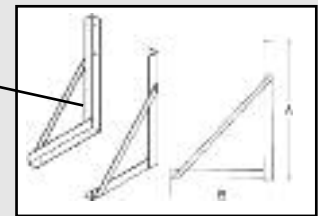

- ▲ UHMW Plastic used on striker plate for longer latch assembly life and easier operation
- ▲ Automotive grade door seals, secures the entire perimeter, for a more water resistant seal
- ▲ Merritt's extruded door frame provides a weather resistant seal.
- ▲ Lap joint weld provides material overlap in the corner where it is needed for superior strength and longer life (compared to most boxes that are constructed with butt welds).

▲ Vertical angle is high strength alloy and 1/4" thick